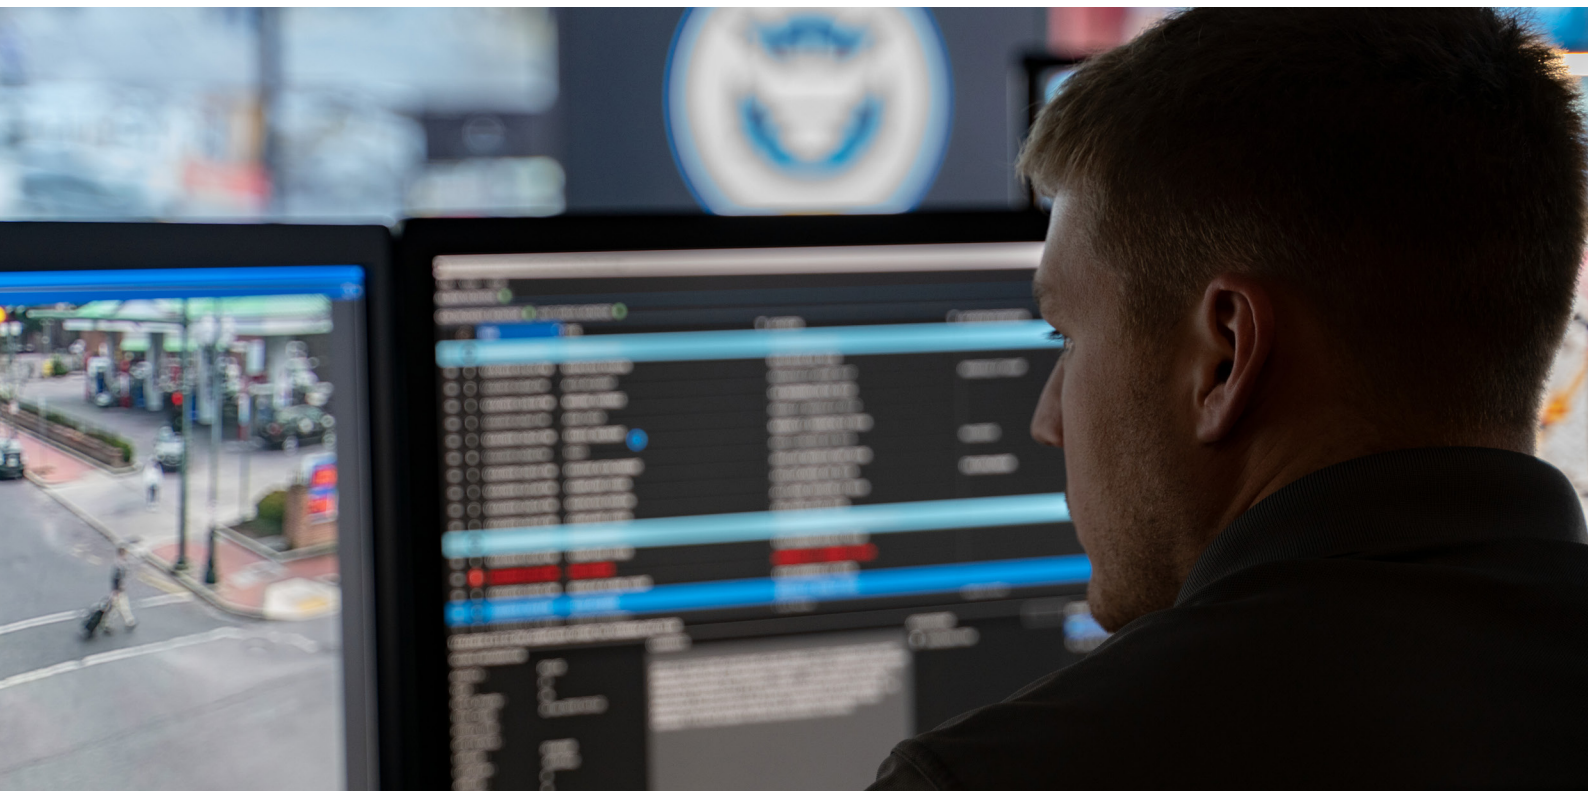

PUSH-TO-STREAM ALERTING

Press record to send an instant alert to the control room for faster incident response and better protection.

Control room teams need visibility of situations on the ground to respond effectively.

Customise the front tag with your logo and brand colours to make the VT100 an integral part of your staff uniform.

VMS INTEGRATION

Empowering your teams to see the bigger picture is essential for a safe and efficient workplace. Adding body-worn cameras to existing CCTV infrastructure delivers a first-person point of view to your security and surveillance operations.

The VT100 is designed for commercial applications where an intuitive, lightweight wearable camera that integrates seamlessly into existing fixed CCTV is required.

With its Wi-Fi streaming capabilities, the VT100 can record and stream for up to 1.5 hours on a single charge.

RAPID CAMERA ALLOCATION

Organisations with a large workforce need a fast and efficient method of allocating body-worn cameras. Staff simply swipe their RFID tag or ID card to obtain a VT100 for the duration of a shift.